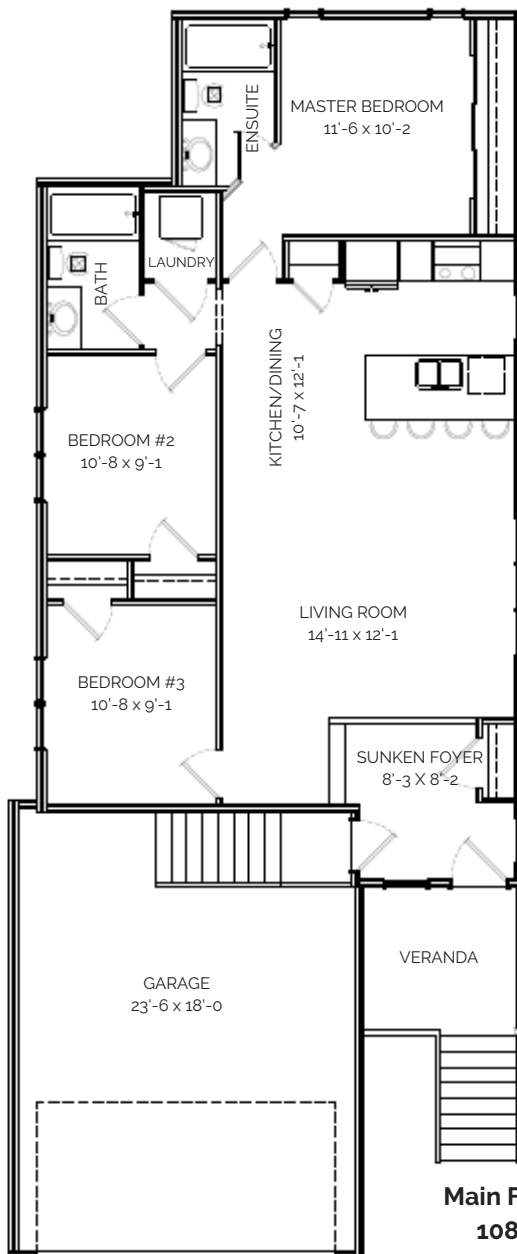

Image is a rendering only, exterior style, actual square footage, features, and details may vary.

THE SUITED SABLE SUITED BILEVEL

MAIN 1089 SQ FT | 3 BDRM | 2 BATHS

LOWER 1007 SQ FT | 2 BDRM | 1 BATH

EXPERIENCE MORE™
MORE VALUE | MORE INNOVATION | MORE IN EVERY HOME