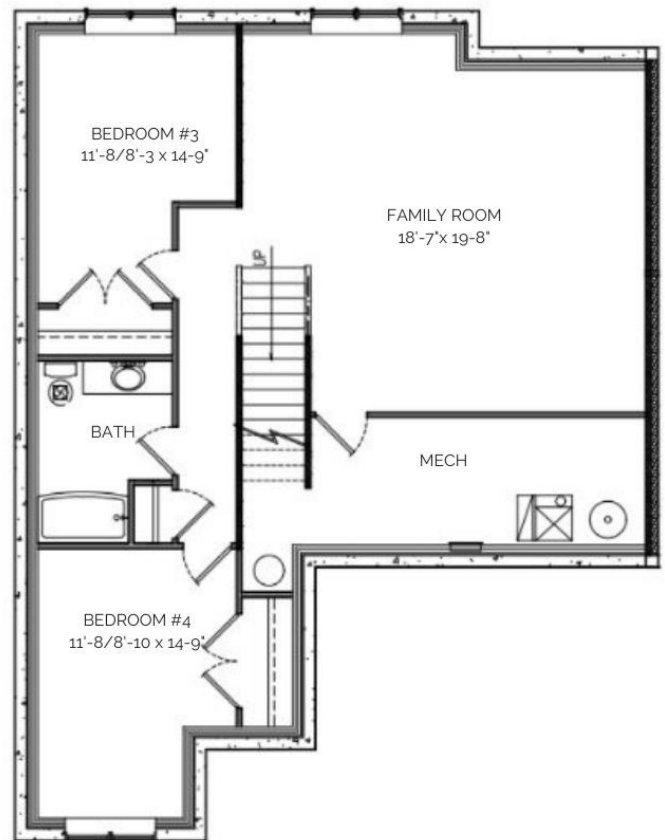

RIVERFORD VILLAS

ASTORIA

1280 SQ FT | 2 BDRM | 2 BATHS

Main Floor
1280 Sq Ft

Future Basement
Development
1076 Sq Ft

EXPERIENCE MORE

www.riverfordvillas.com | 403 894 7554 | sales@cedarridgehomes.ca