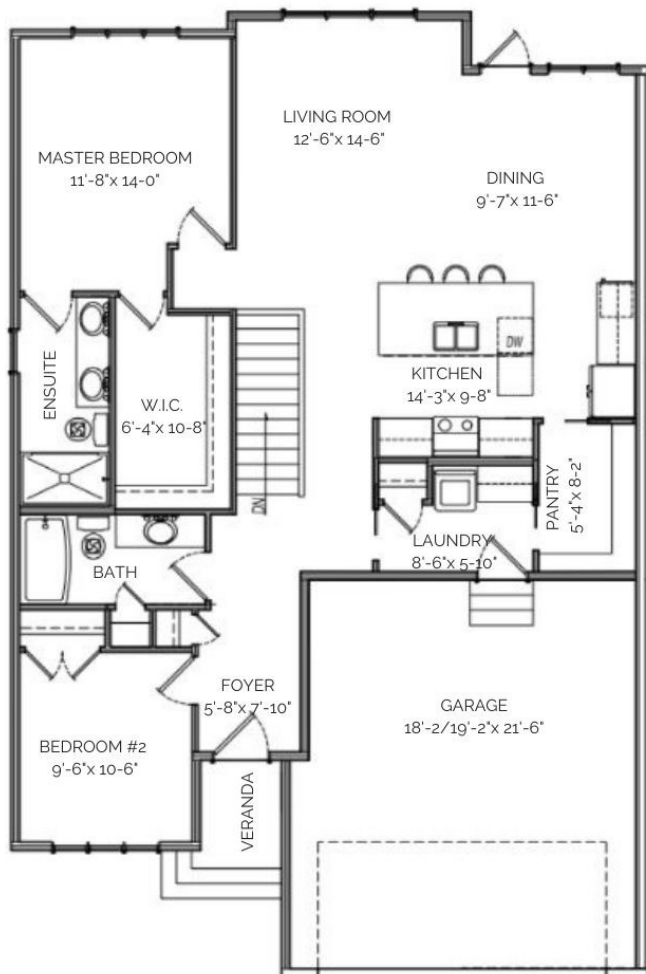

RIVERFORD VILLAS

ASTORIA

1280 SQ FT | 2 BDRM | 2 BATHS

Main Floor
1280 Sq Ft

Future Basement
Development
1076 Sq Ft

EXPERIENCE MORE

www.riverfordvillas.com | 403 894 7554 | sales@cedarridgehomes.ca