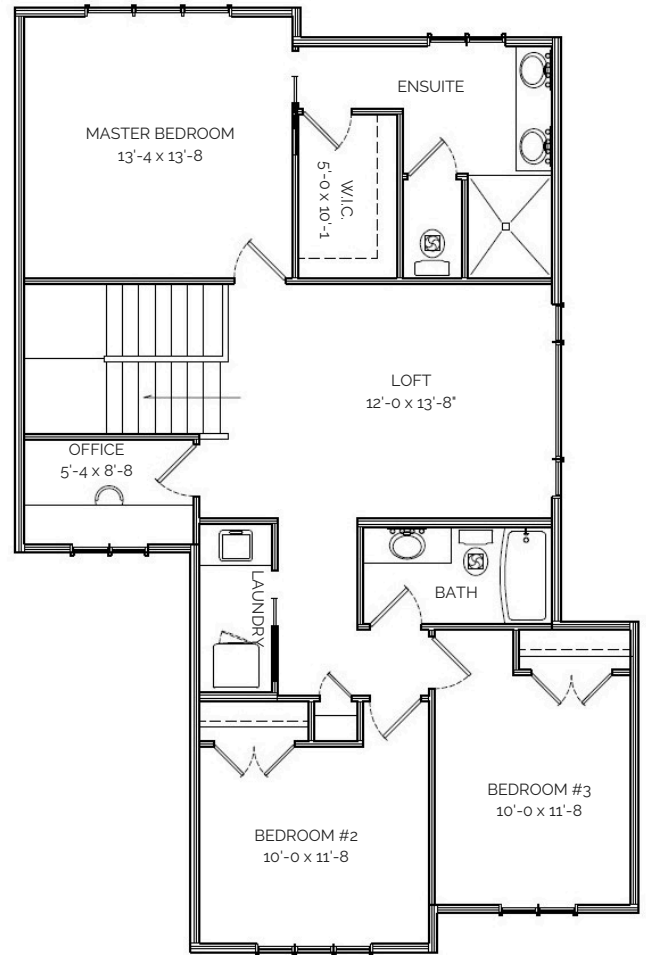

Image is a rendering only, exterior style, actual square footage, features, and details may vary.

SHOWHOME

THE LOTUS
TWO STOREY

2862 SQ FT | 5 BDRM | 3.5 BATHS

Main Floor
900 Sq Ft

Upper Floor
1201 Sq Ft

EXPERIENCE MORE™
MORE VALUE | MORE INNOVATION | MORE IN EVERY HOME

PHONE 403-394-7554

EMAIL sales@cedaridgehomes.ca

WEBSITE www.cedaridgehomes.ca

Image is a rendering only, exterior style, actual square footage, features, and details may vary.

SHOWHOME

THE LOTUS
TWO STOREY

2862 SQ FT | 5 BDRM | 3.5 BATHS

Basement Floor
761 Sq Ft

EXPERIENCE MORE™
MORE VALUE | MORE INNOVATION | MORE IN EVERY HOME

PHONE 403-394-7554

EMAIL sales@cedaridgehomes.ca

WEBSITE www.cedaridgehomes.ca