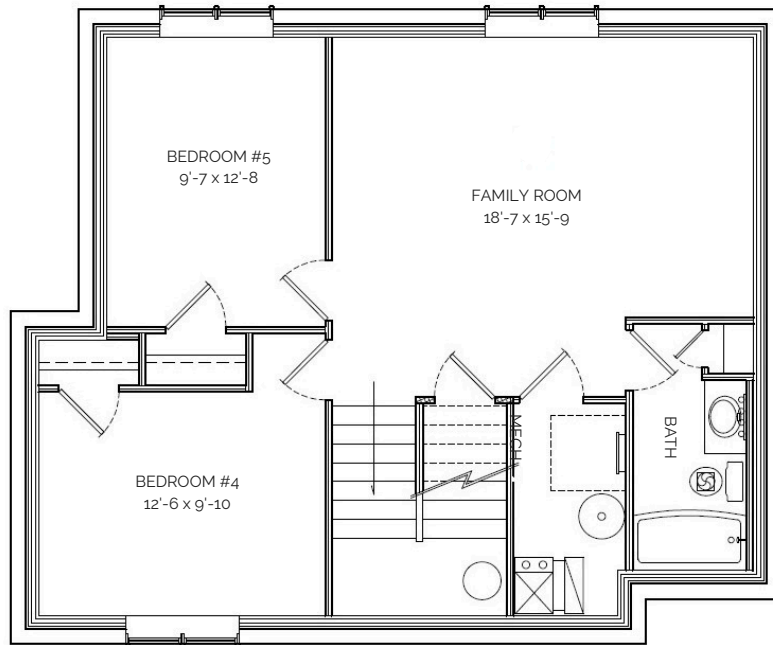

Image is a rendering only, exterior style, actual square footage, features, and details may vary.

SHOWHOME

THE LOTUS
TWO STOREY

2862 SQ FT | 5 BDRM | 3.5 BATHS

Main Floor
900 Sq Ft

Upper Floor
1201 Sq Ft

EXPERIENCE MORE™
MORE VALUE | MORE INNOVATION | MORE IN EVERY HOME

2862 SQ FT | 5 BDRM | 3.5 BATHS

Basement Floor
761 Sq Ft

EXPERIENCE MORE™
MORE VALUE | MORE INNOVATION | MORE IN EVERY HOME

PHONE 403-394-7554

EMAIL sales@cedaridgehomes.ca

WEBSITE www.cedaridgehomes.ca