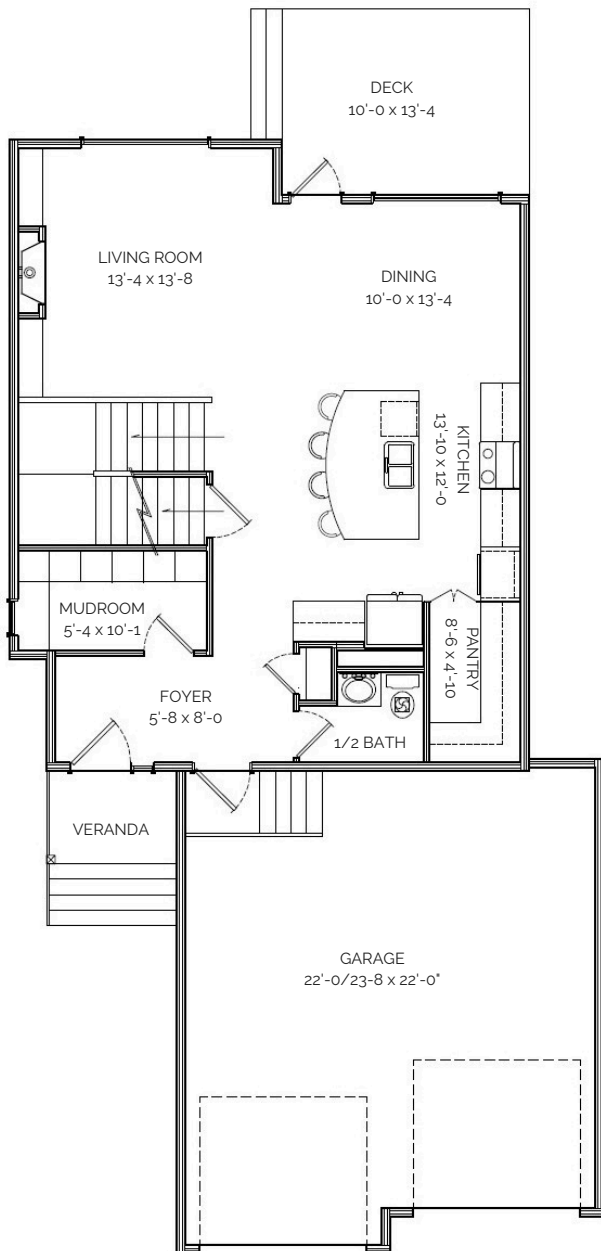

Image is a rendering only, exterior style, actual square footage, features, and details may vary.

SHOWHOME

THE LOTUS
TWO STOREY

2862 SQ FT | 5 BDRM | 3.5 BATHS

Main Floor
900 Sq Ft

Upper Floor
1201 Sq Ft

EXPERIENCE MORE™
MORE VALUE | MORE INNOVATION | MORE IN EVERY HOME

PHONE 403-394-7554

EMAIL sales@cedaridgehomes.ca

WEBSITE www.cedaridgehomes.ca

Image is a rendering only, exterior style, actual square footage, features, and details may vary.

SHOWHOME

THE LOTUS
TWO STOREY

2862 SQ FT | 5 BDRM | 3.5 BATHS

Basement Floor
761 Sq Ft

EXPERIENCE MORE™
MORE VALUE | MORE INNOVATION | MORE IN EVERY HOME

PHONE 403-394-7554

EMAIL sales@cedaridgehomes.ca

WEBSITE www.cedaridgehomes.ca