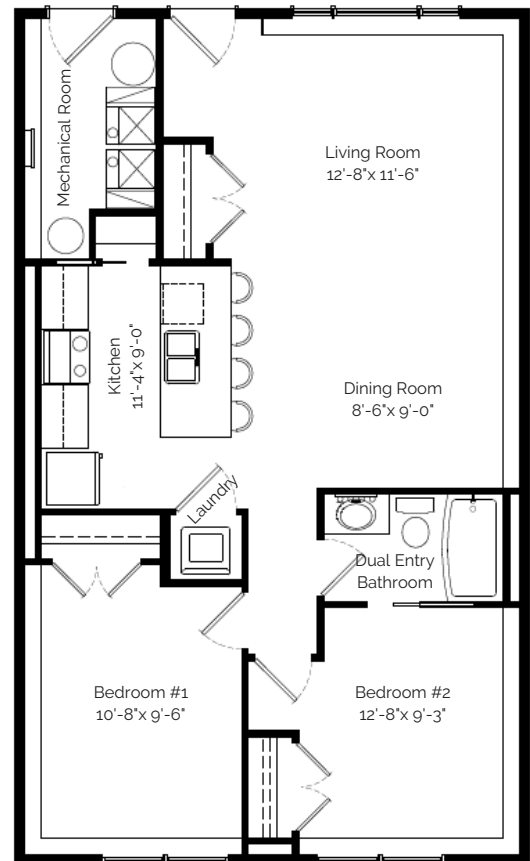

Lower Floor Suite 890 Sq Ft

EXPERIENCE MORE™
MORE VALUE | MORE INNOVATION | MORE IN EVERY HOME

PHONE 403-394-7554
EMAIL sales@cedarridgehomes.ca
WEBSITE www.cedarridgehomes.ca