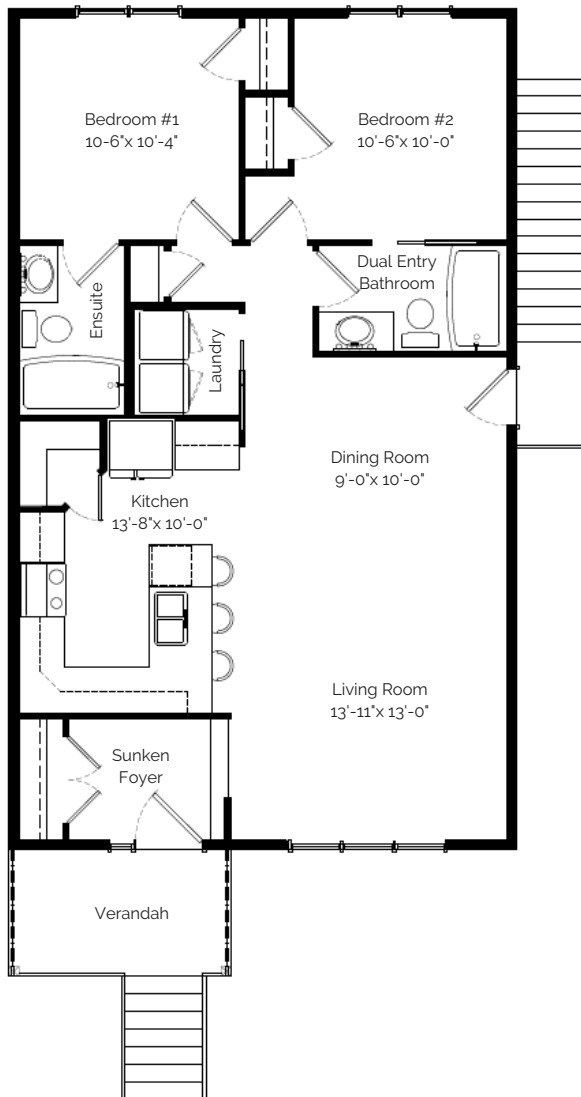

## THE SUITED LYNX

SUITED 2 STOREY

MAIN 960 SQ FT | 2 BDRM | 2 BATHS

LOWER 890 SQ FT | 2 BDRM | 1 BATH

\*Image is a rendering only, actual square footage, features, and details may vary.

### Main Floor Suite 960Sq Ft